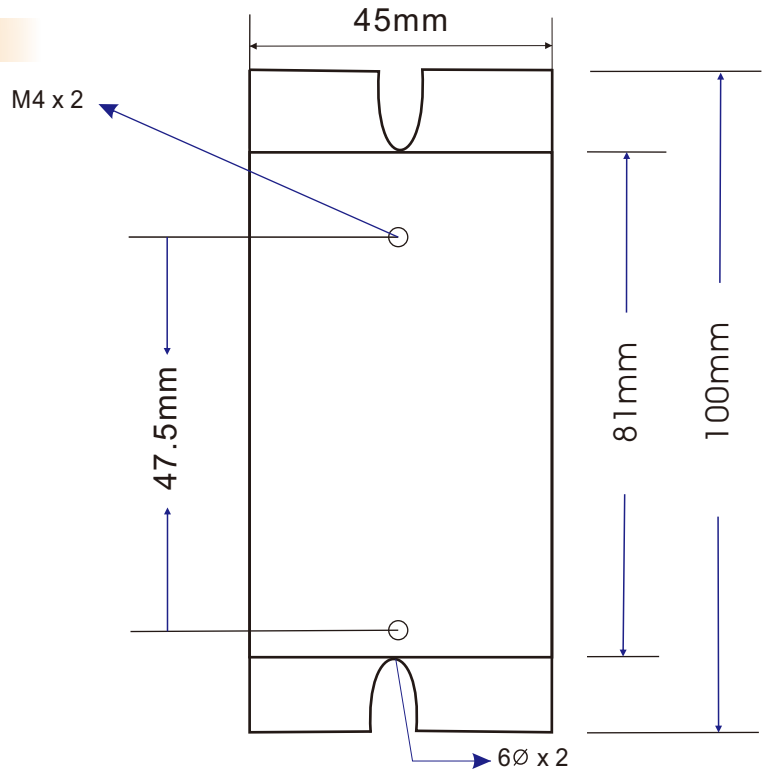

HEAT SINK

KH100 SERIES

Model No.	Length L(mm)	Suitable SSR
KH100-45	45	40A
KH100-70	70	50A
KH100-100	100	75A
KH100-120	120	90A
KH100-150	150	100A
KH100-200	200	125A

 KH100-45

 KH100-100

SIZE : (Unit : mm)

Assembly