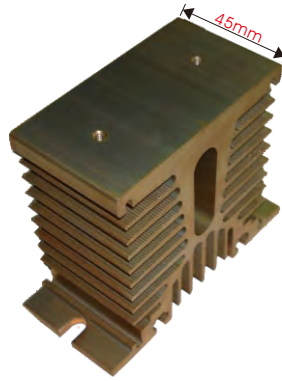

HEAT SINK

KH100 SERIES

Model No.	Length L(mm)	Suitable SSR
KH100-45	45	40A
KH100-70	70	50A
KH100-100	100	75A
KH100-120	120	90A
KH100-150	150	100A
KH100-200	200	125A

 KH100-45

 KH100-100

SIZE : (Unit : mm)

Assembly

 KH100-45 + FAN 220VAC

 KH100-100 + FAN 220VAC

 KH100-120 + FAN 220VAC