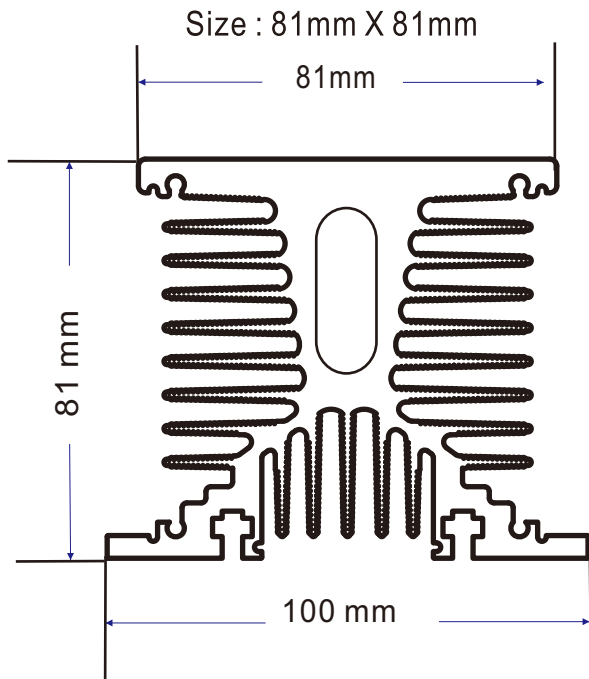

HEAT SINK

KH100 SERIES

Model No.	Length L(mm)	Suitable SSR
KH100-45	45	40A
KH100-70	70	50A
KH100-100	100	75A
KH100-120	120	90A
KH100-150	150	100A
KH100-200	200	125A

 KH100-45

 KH100-100

SIZE : (Unit : mm)

Assembly