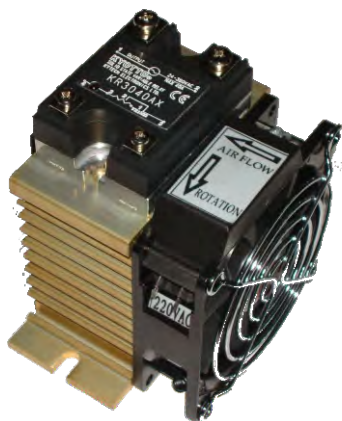

HEAT SINK

KH100 SERIES

Model No.	Length L(mm)	Suitable SSR
KH100-45	45	40A
KH100-70	70	50A
KH100-100	100	75A
KH100-120	120	90A
KH100-150	150	100A
KH100-200	200	125A

 KH100-45

 KH100-100

SIZE : (Unit : mm)

Assembly

 KH100-45 + FAN 220VAC

 KH100-100 + FAN 220VAC

 KH100-120 + FAN 220VAC