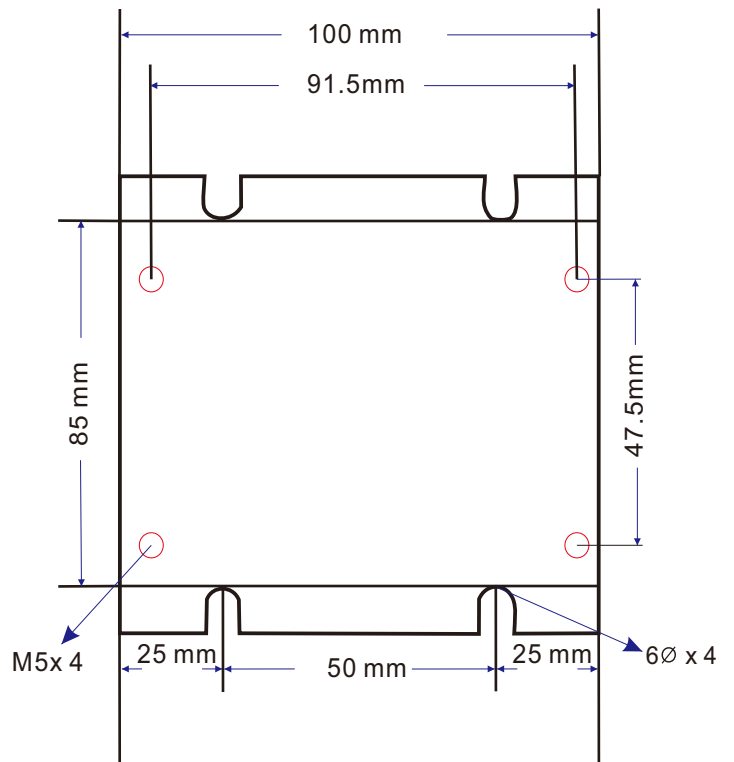

HEAT SINK

◆ KH090-100

This HEAT SINK CAN MATCH THE **3PHASE SOLID STATE RELAY**
OF AMPERAGE FROM 25A - 75A
, AND SUIT TO USE WITH FAN (90 x 90 x 25mm)

SIZE : (Unit : mm)

SIZE : 85mm X 85mm

ASSEMBLY