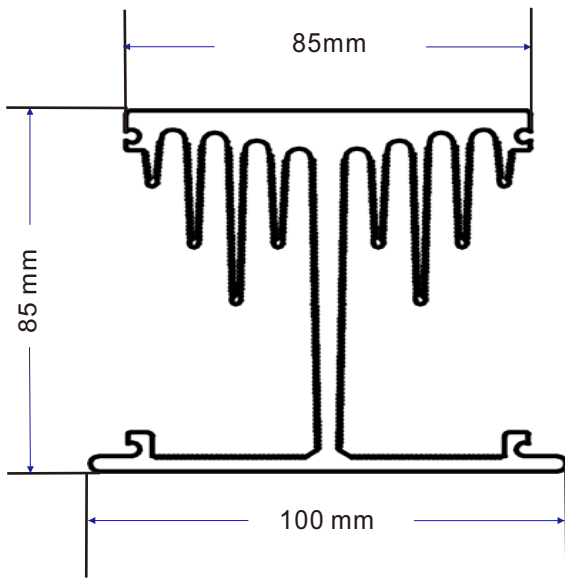

HEAT SINK

◆ KH090-100

This HEAT SINK CAN MATCH THE **3PHASE SOLID STATE RELAY**
OF AMPERAGE FROM 25A - 75A
, AND SUIT TO USE WITH FAN (90 x 90 x 25mm)

SIZE : (Unit : mm)

SIZE : 85mm X 85mm

ASSEMBLY