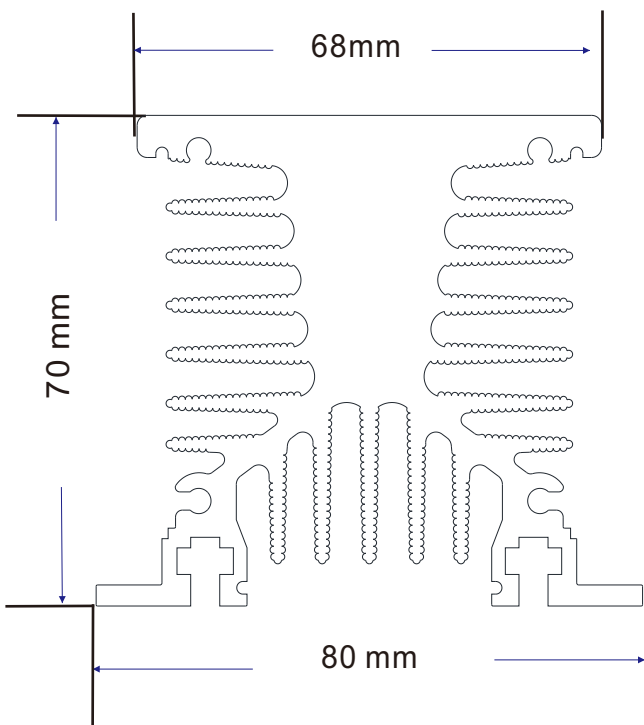

## KH080 SERIES

Model No.	Length L(mm)	Suitable SSR
KH080-50	50	25A
KH080-100	100	40A
KH080-150	150	50A

尺寸: ( Unit : mm )

Size : 68mm X 70mm

組合圖