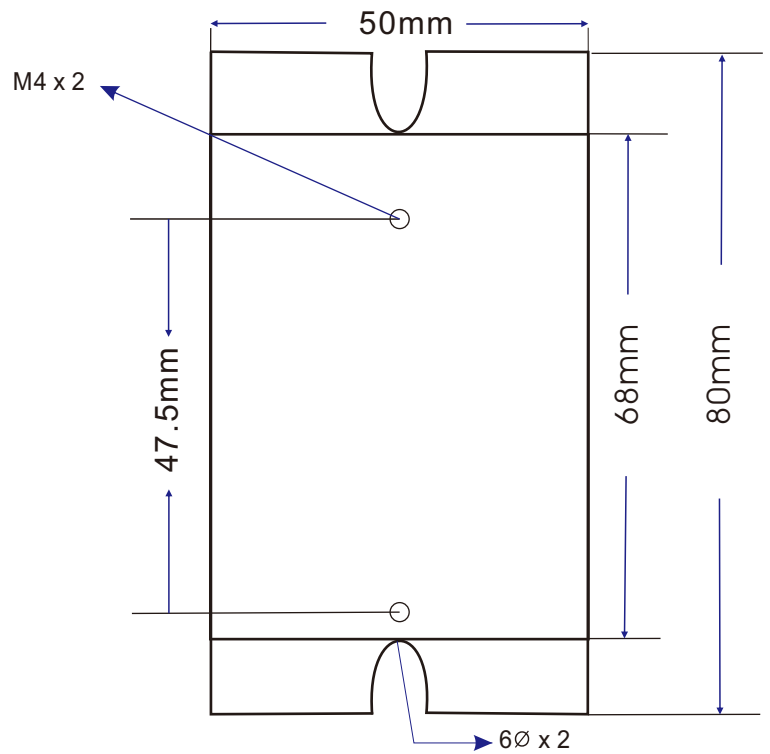

## KH080 SERIES

Model No.	Length L(mm)	Suitable SSR
KH080-50	50	25A
KH080-100	100	40A
KH080-150	150	50A

尺寸: ( Unit : mm )

Size : 68mm X 70mm

組合圖