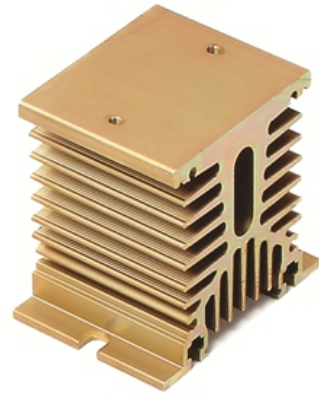

# HEAT SINK

## KH080 SERIES

Model No.	Length L(mm)	Suitable SSR
KH080-50	50	25A
KH080-100	100	40A
KH080-150	150	50A

尺寸: ( Unit : mm )

Size : 68mm X 70mm

組合圖