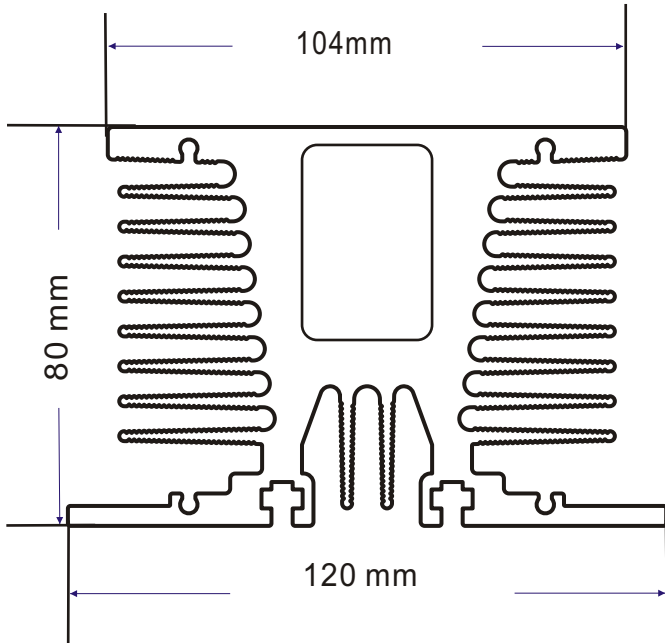

HEAT SINK

KH120 SERIES

 KH120-80

Model No	Length L(mm)	Suitable SSR
KH120-80	80	25A,40A
KH120-100	100	50A,75A
KH120-120	120	90A,100A
KH120-150	150	125A

SIZE : (Unit : mm)

Size : 104mm X 80mm

Assembly

 KH120-80 + K3P20C50DA