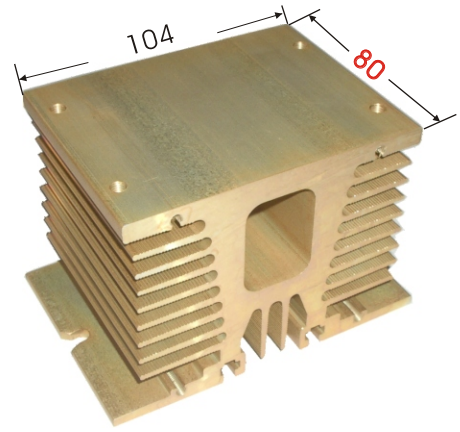

HEAT SINK

KH120 SERIES

 KH120-80

Model No	Length L(mm)	Suitable SSR
KH120-80	80	25A,40A
KH120-100	100	50A,75A
KH120-120	120	90A,100A
KH120-150	150	125A

SIZE : (Unit : mm)

Size : 104mm X 80mm

Assembly

 KH120-80 + K3P20C50DA