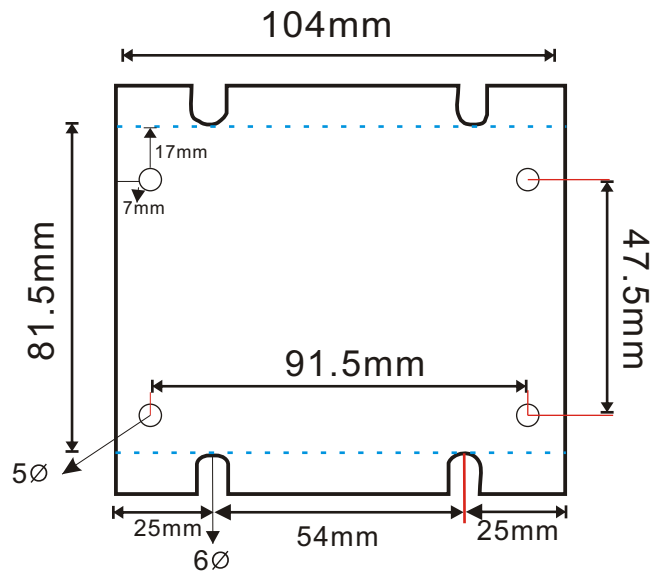

HEAT SINK

KH120 SERIES

 KH120-80

Model No	Length L(mm)	Suitable SSR
KH120-80	80	25A,40A
KH120-100	100	50A,75A
KH120-120	120	90A,100A
KH120-150	150	125A

SIZE : (Unit : mm)

Size : 104mm X 80mm

Assembly

 KH120-80 + K3P20C50DA