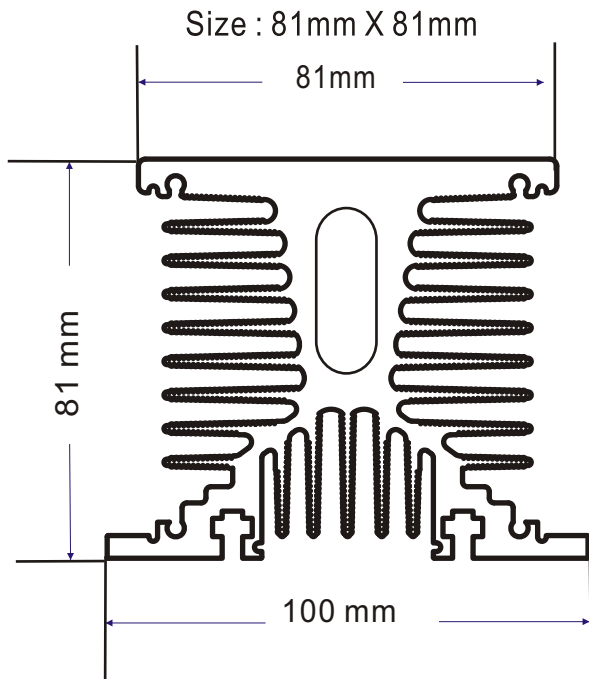

## KH100 SERIES

Model No.	Length L(mm)	Suitable SSR
KH100-45	45	40A
KH100-100	100	50A
KH100-120	120	75A
KH100-150	150	90A,100A
KH100-200	200	125A

 KH100-45

 KH100-100

SIZE : ( Unit : mm )