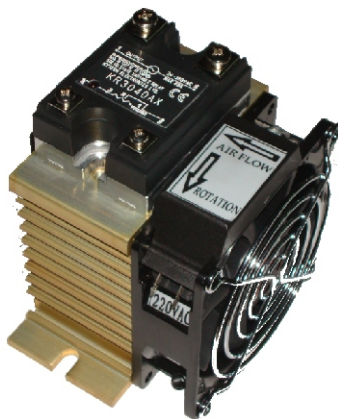

# HEAT SINK

## KH100 SERIES

Model No.	Length L(mm)	Suitable SSR
KH100-45	45	40A
KH100-100	100	50A
KH100-120	120	75A
KH100-150	150	90A,100A
KH100-200	200	125A

 KH100-45

 KH100-100

SIZE : ( Unit : mm )

## Assembly

 KR3040AX  
KH100-45 + FAN 220VAC

 KR3050AX  
KH100-100 + FAN 220VAC

 KR3075AX  
KH100-120 + FAN 220VAC