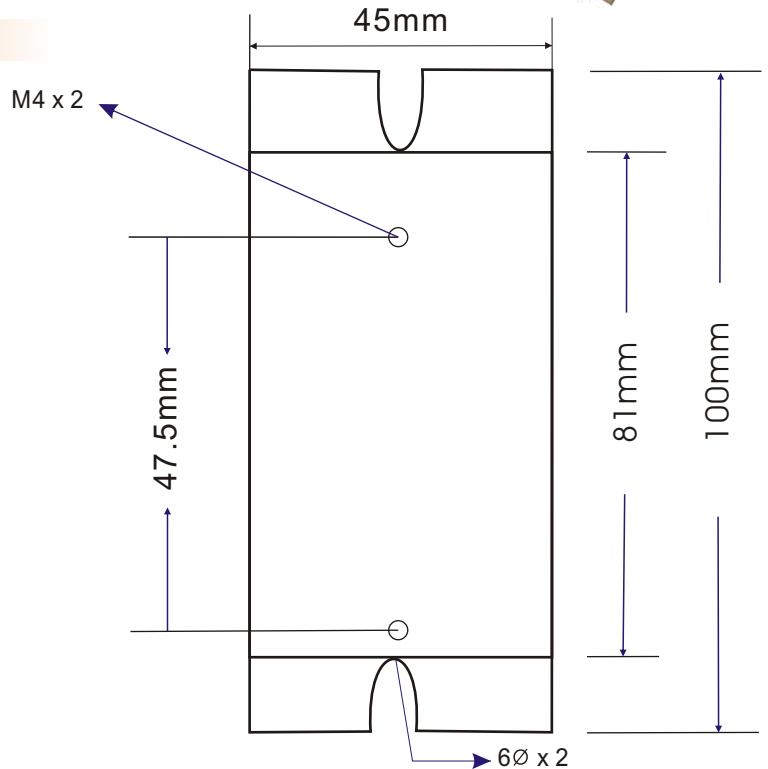

## KH100 SERIES

Model No.	Length L(mm)	Suitable SSR
KH100-45	45	40A
KH100-100	100	50A
KH100-120	120	75A
KH100-150	150	90A,100A
KH100-200	200	125A

 KH100-45

 KH100-100

SIZE : ( Unit : mm )