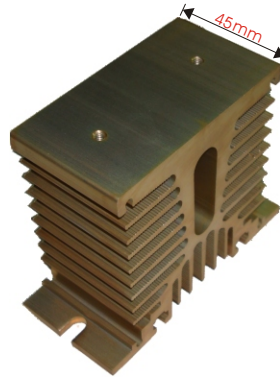

# HEAT SINK

## KH100 SERIES

Model No.	Length L(mm)	Suitable SSR
KH100-45	45	40A
KH100-100	100	50A
KH100-120	120	75A
KH100-150	150	90A,100A
KH100-200	200	125A

 KH100-45

 KH100-100

SIZE : ( Unit : mm )