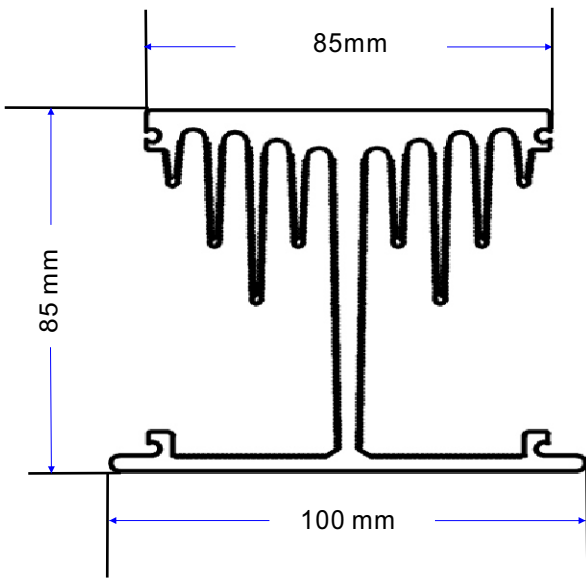

## ◆ KH090-100

This HEAT SINK CAN MATCH THE **3PHASE SOLID STARE RELAY**  
**AND SINGAL SOLID STATE RELAY** OF AMPERAGE FROM 25A - 75A  
 , AND SUIT TO USE WITH FAN ( 90 x 90 x 25mm )

### 尺寸圖 ( Unit : mm )

SIZE : 85mm X 85mm