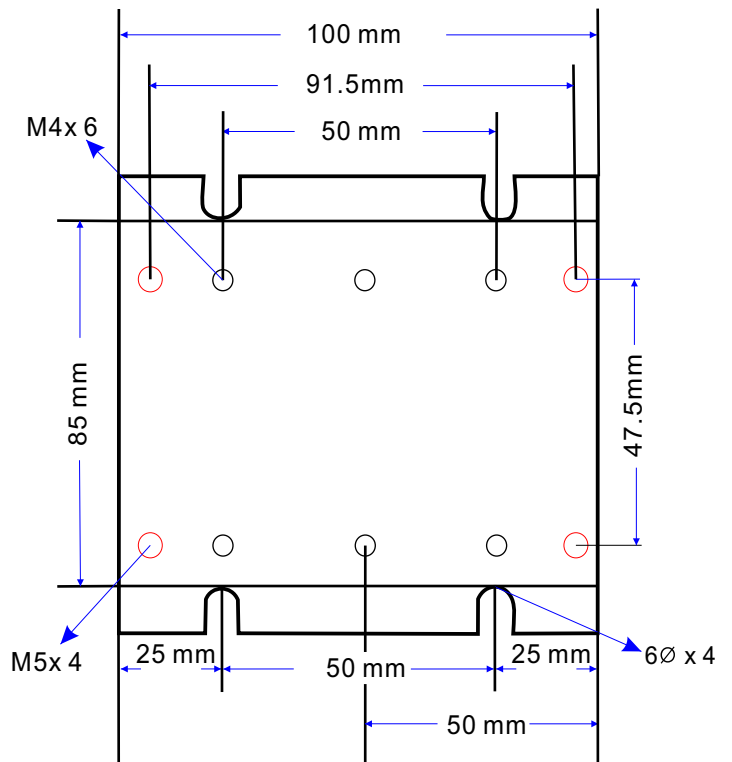

## ◆ KH090-100

This HEAT SINK CAN MATCH THE **3PHASE SOLID STARE RELAY**  
**AND SINGAL SOLID STATE RELAY** OF AMPERAGE FROM 25A - 75A  
 , AND SUIT TO USE WITH FAN ( 90 x 90 x 25mm )

### 尺寸圖 ( Unit : mm )

SIZE : 85mm X 85mm