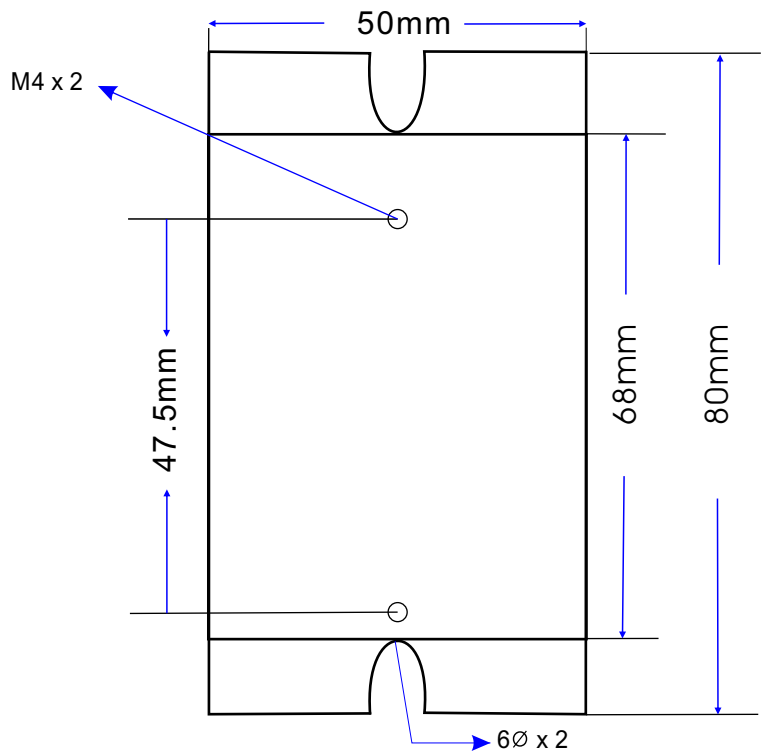

HEAT SINK

KH080 SERIES

Model No.	Length L(mm)	Suitable SSR
KH080-50	50	25A
KH080-100	100	40A
KH080-150	150	50A

尺寸: (Unit : mm)

Size : 68mm X 70mm

組合圖