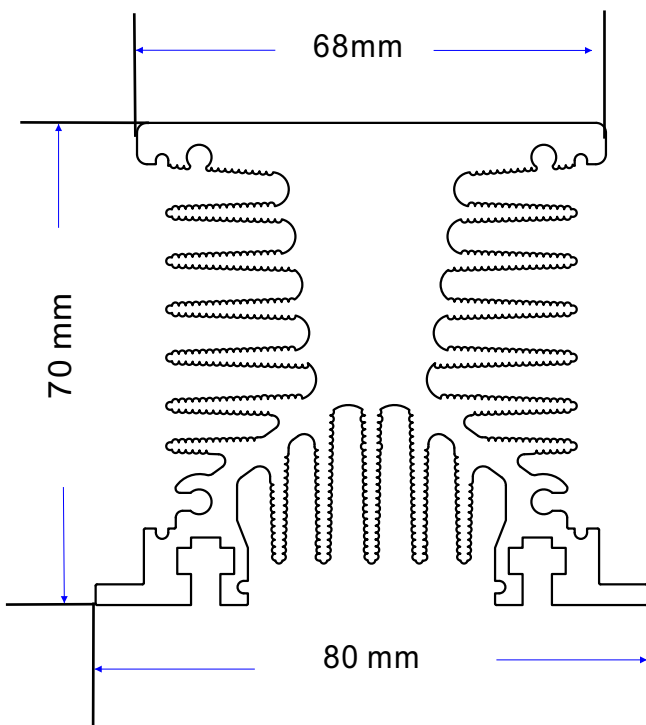

HEAT SINK

KH080 SERIES

Model No.	Length L(mm)	Suitable SSR
KH080-50	50	25A
KH080-100	100	40A
KH080-150	150	50A

尺寸: (Unit : mm)

Size : 68mm X 70mm

組合圖