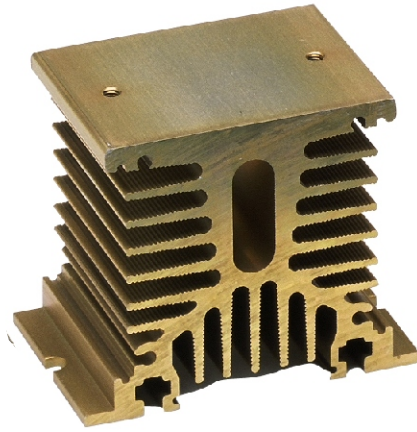

HEAT SINK

KH080 SERIES

Model No.	Length L(mm)	Suitable SSR
KH080-50	50	25A
KH080-100	100	40A
KH080-150	150	50A

尺寸: (Unit : mm)

Size : 68mm X 70mm

組合圖