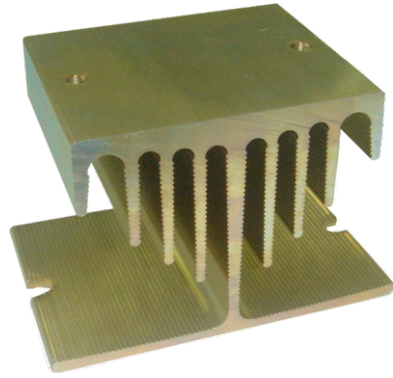

HEAT SINK

KH050 SERIES

Model No.	Length L(mm)	Suitable SSR
KH050-50	50	5A, 10A

尺寸: (Unit : mm)

SIZE : 60mm X 50mm

組合圖