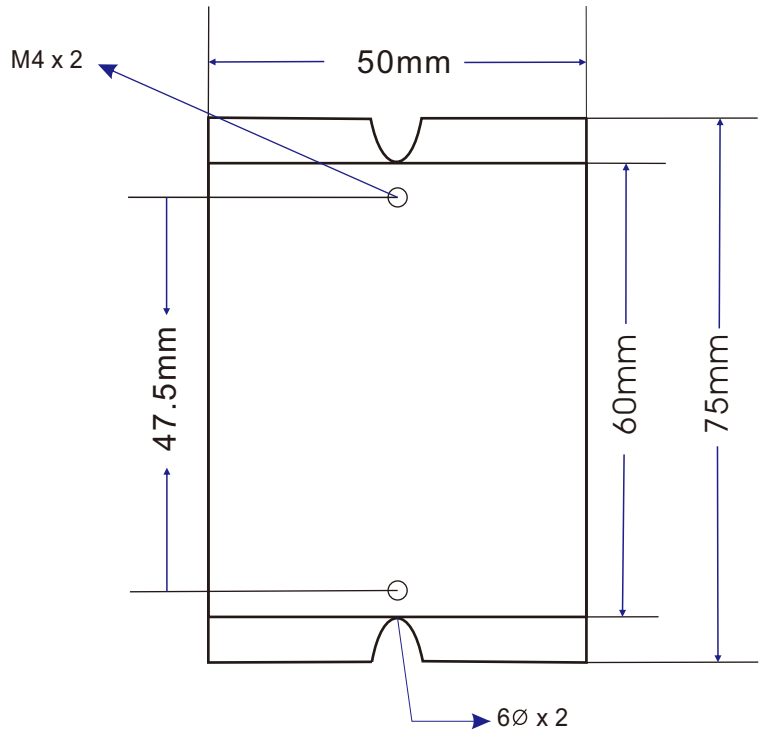

HEAT SINK

KH050 SERIES

Model No.	Length L(mm)	Suitable SSR
KH050-50	50	5A, 10A

尺寸: (Unit : mm)

SIZE : 60mm X 50mm

組合圖