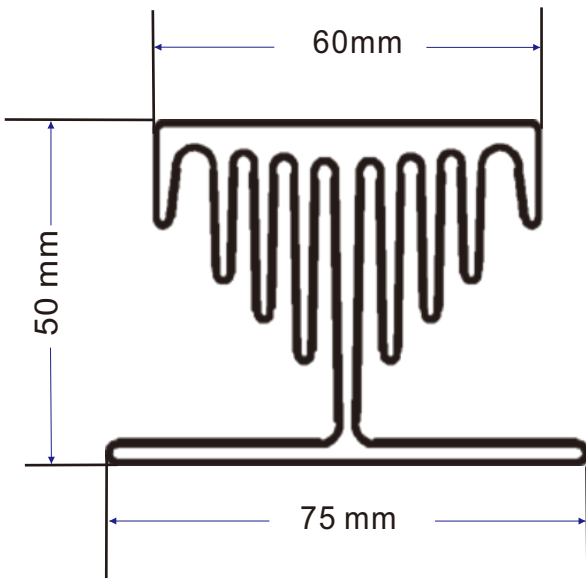

HEAT SINK

KH050 SERIES

Model No.	Length L(mm)	Suitable SSR
KH050-50	50	5A, 10A

尺寸: (Unit : mm)

SIZE : 60mm X 50mm

組合圖